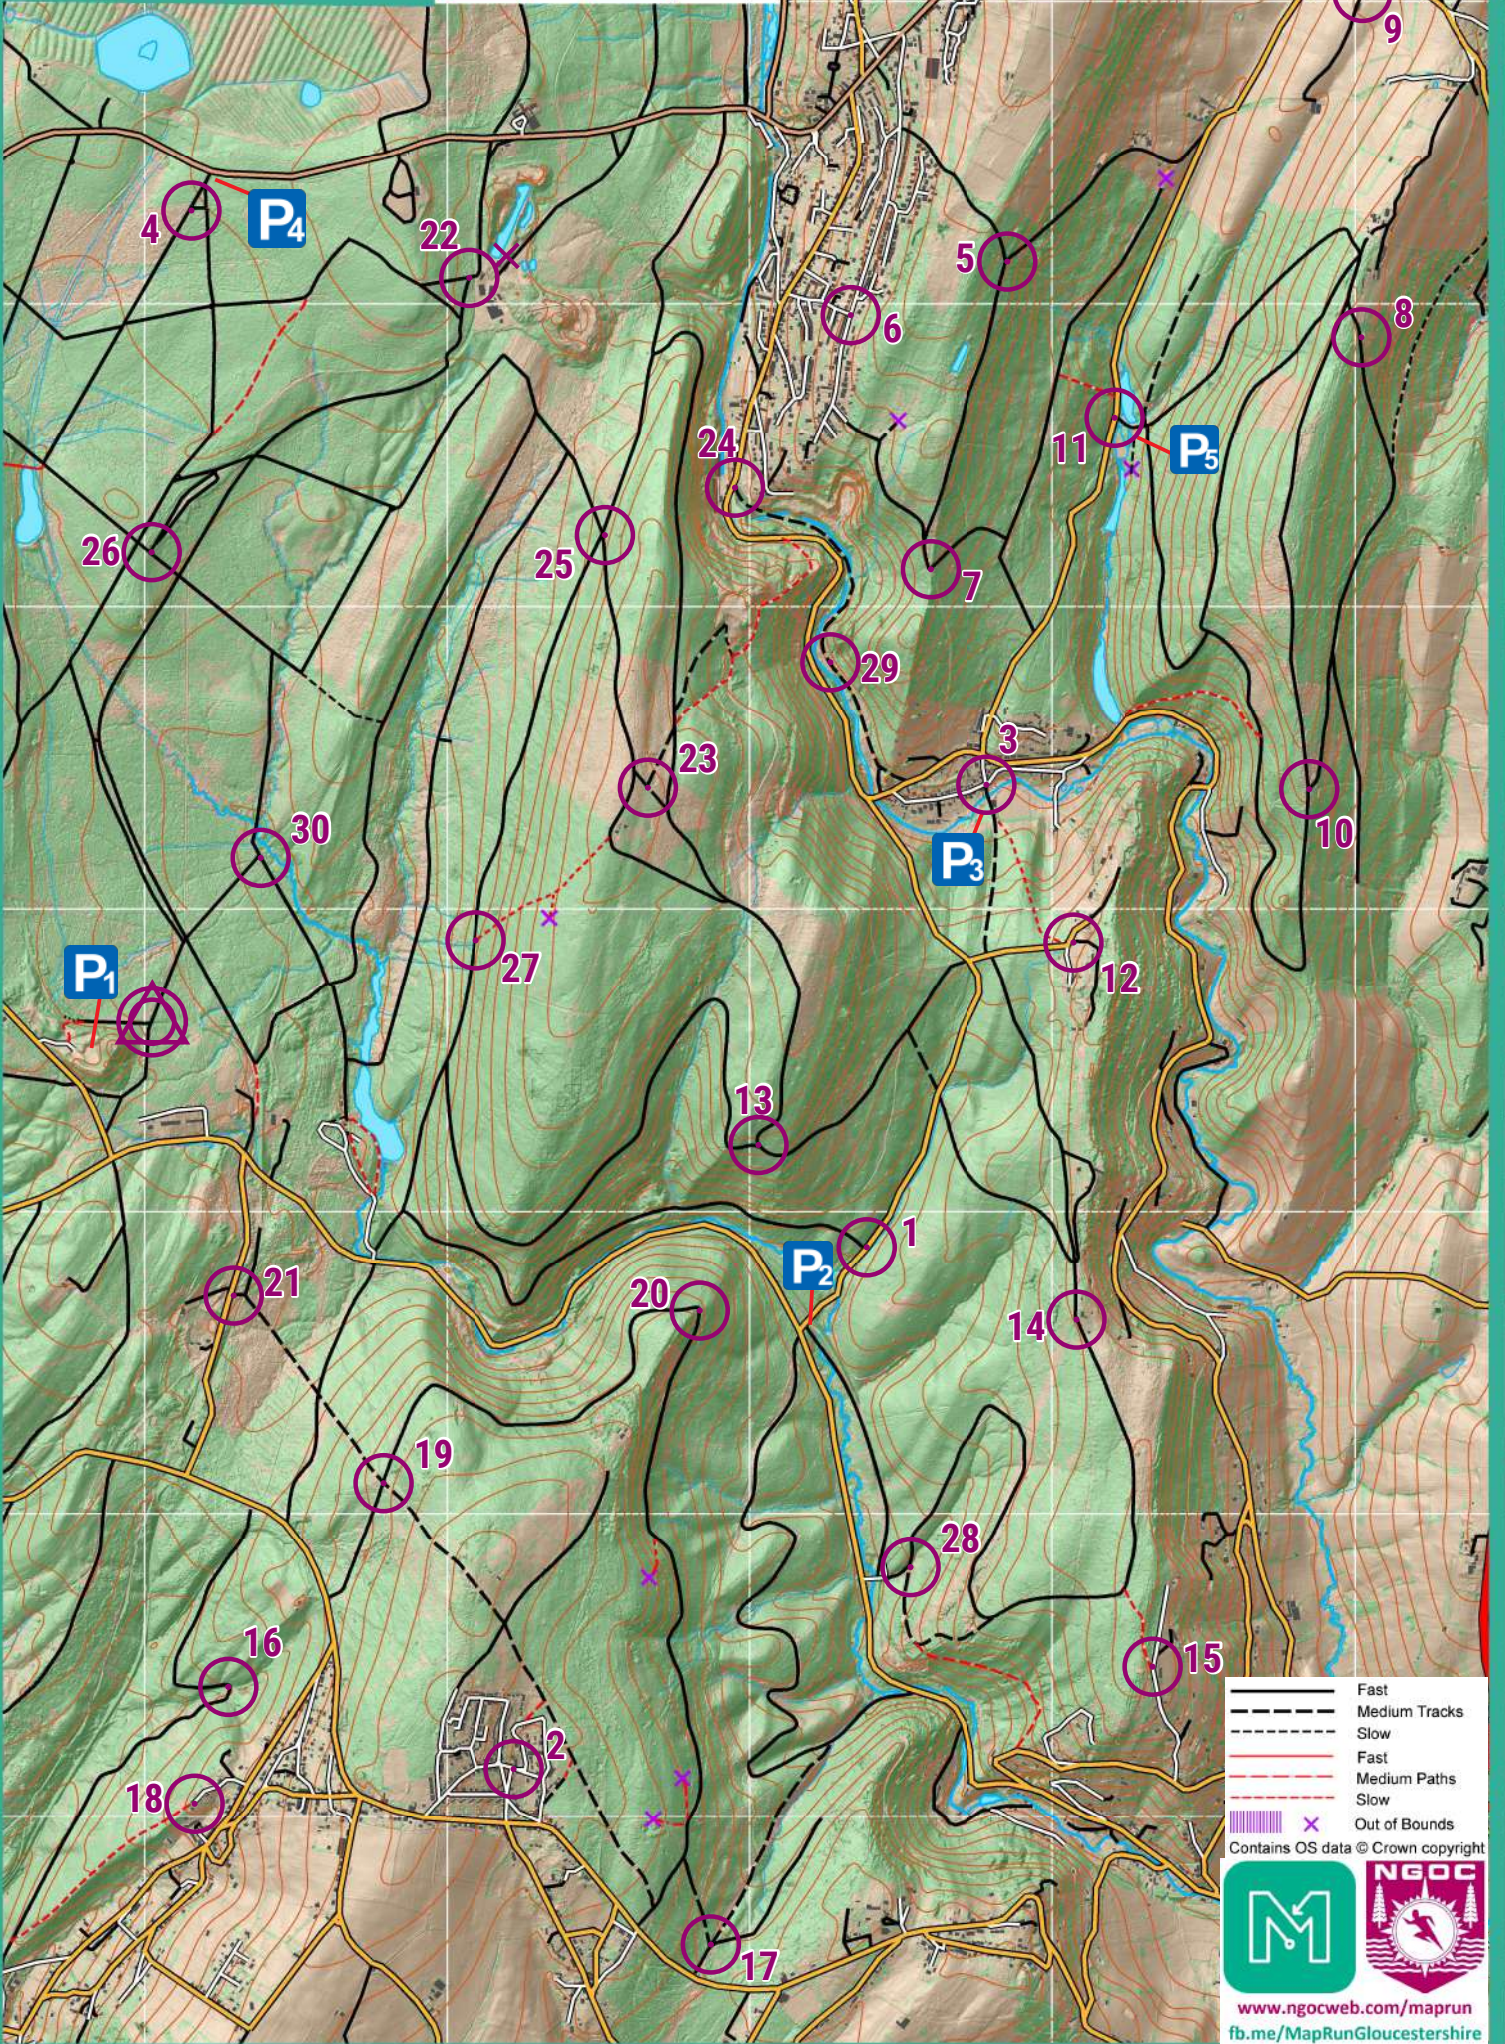

Le Tour de Forêt

L'étape Sud Est

Scale: 1:25,000

10m contours

0 500 1000m

- Fast
- Medium Tracks
- Slow
- Fast
- Medium Paths
- Slow
- Out of Bounds

Contains OS data © Crown copyright

www.ngocweb.com/maprun
fb.me/MapRunGloucestershire